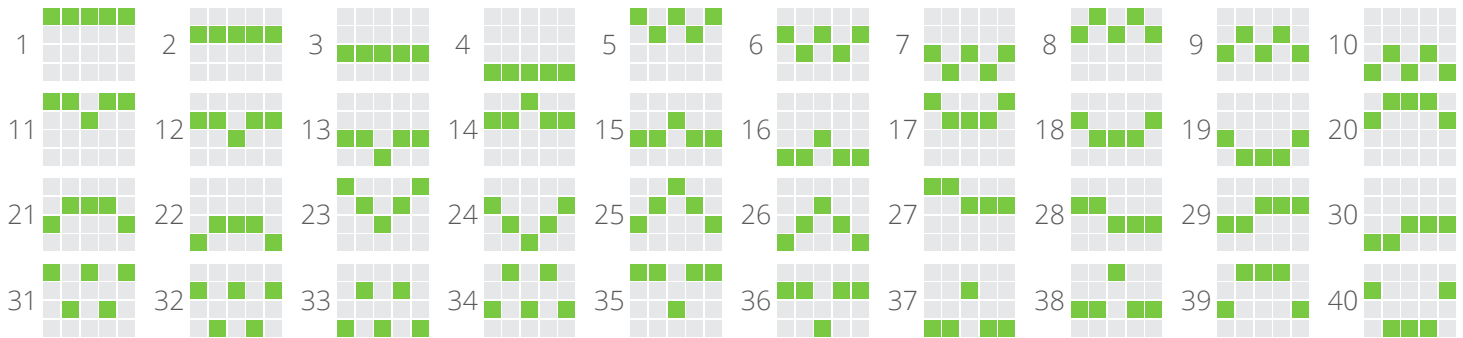

Sakura Fortune

Basic verification report v1.0.0

Game description

Gonzo's Quest is videoslot that using avalanche mechanic with multiplayer. Game features: Freespins (freefall) and Wild symbol. Avalanche mechanic: symbols from winning combination are removed, from the reels and the symbols above it falling down to create new possible wins combination. Each next win has higher multiplier (multiplier in base game is x1,x2,x3,x5). As soon as 3+freefall symbols appear on a betline freefall session will be triggered (players will awarded by 10 freefalls). Freefalls could be retriggered during freefall session. Multiplier in freefall session is x3,x6,x9,x15. Wilds symbol substitute for all symbols.

Verification result

Demo game was verified on 5.5M rounds. Overall conclusion:
Game was **verified successfully** and awarded **100% of trust Certificate**.

ATTRIBUTE	GAME PROVIDER	TESTING RESULT	CONCLUSION
RTP Total	95.97%	-	verified
RTP Base game	65.29%	-	verified
RTP Freefalls	30.68%	-	verified
Volatility	MED-HIGH	-	verified
Hit frequency	-	-	verified
In base game	41.10%	-	verified
In freefalls	54.4%	-	verified
Max Win	3750	-	verified

Game Attributes

Game Provider	Quickspin	Reelset	5x4 	Pays	From left to right
Release date	2013-04-03	Technology	JS, HTML5	Betlines	40 (fixed)

Paytable

Princess Wild Symbol

Symbols, 5 high Win symbols

Symbols, 4 low Win symbols